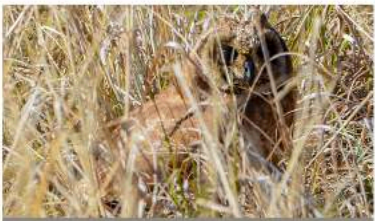

Please help us identify this visitor

African Fish Eagle (Sub-ad)
Haliaeetus vocifer