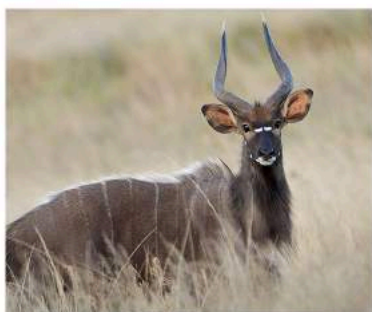

### SPOTTED

Use this animal checklist as a guide to tick off which animals you saw during your stay at Three Valleys. If you've spotted anything new - make sure to let us know!

### GAME

Sable

*Hippotragus niger*

Nyala

*Tragelaphus angasii*

Red Hardebeest

*Alcelaphus buselaphus caama*

Waterbuck