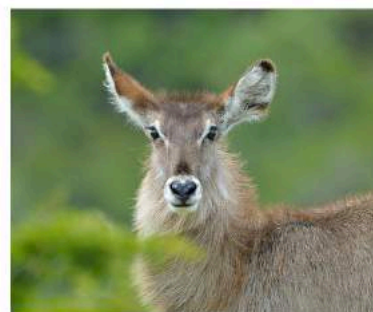

### SPOTTED

Use this animal checklist as a guide to tick off which animals you saw during your stay at Three Valleys. If you've spotted anything new - make sure to let us know!

### GAME

Sable

*Hippotragus niger*

Nyala

*Tragelaphus angasii*

Red Hardebeest

*Alcelaphus buselaphus caama*

Waterbuck

*Kobus ellipsiprymnus*

Steenbok

*Raphicerus campestris*

Giraffe

*Giraffa*

Black Wildebeest

*Connochaetes gnou*

Common (grys) Duiker