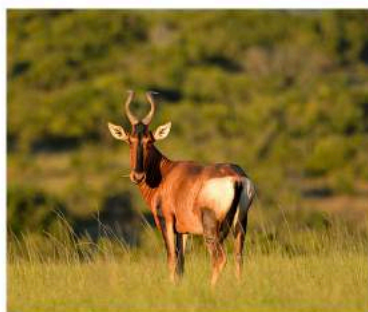

### SPOTTED

Use this animal checklist as a guide to tick off which animals you saw during your stay at Three Valleys. If you've spotted anything new - make sure to let us know!

### GAME

Sable

*Hippotragus niger*

Nyala

*Tragelaphus angasii*

Red Hardebeest

*Alcelaphus buselaphus caama*

Waterbuck

*Kobus ellipsiprymnus*

Steenbok

*Raphicerus campestris*

Giraffe

*Giraffa*

Black Wildebeest

*Connochaetes gnou*

Common (grys) Duiker